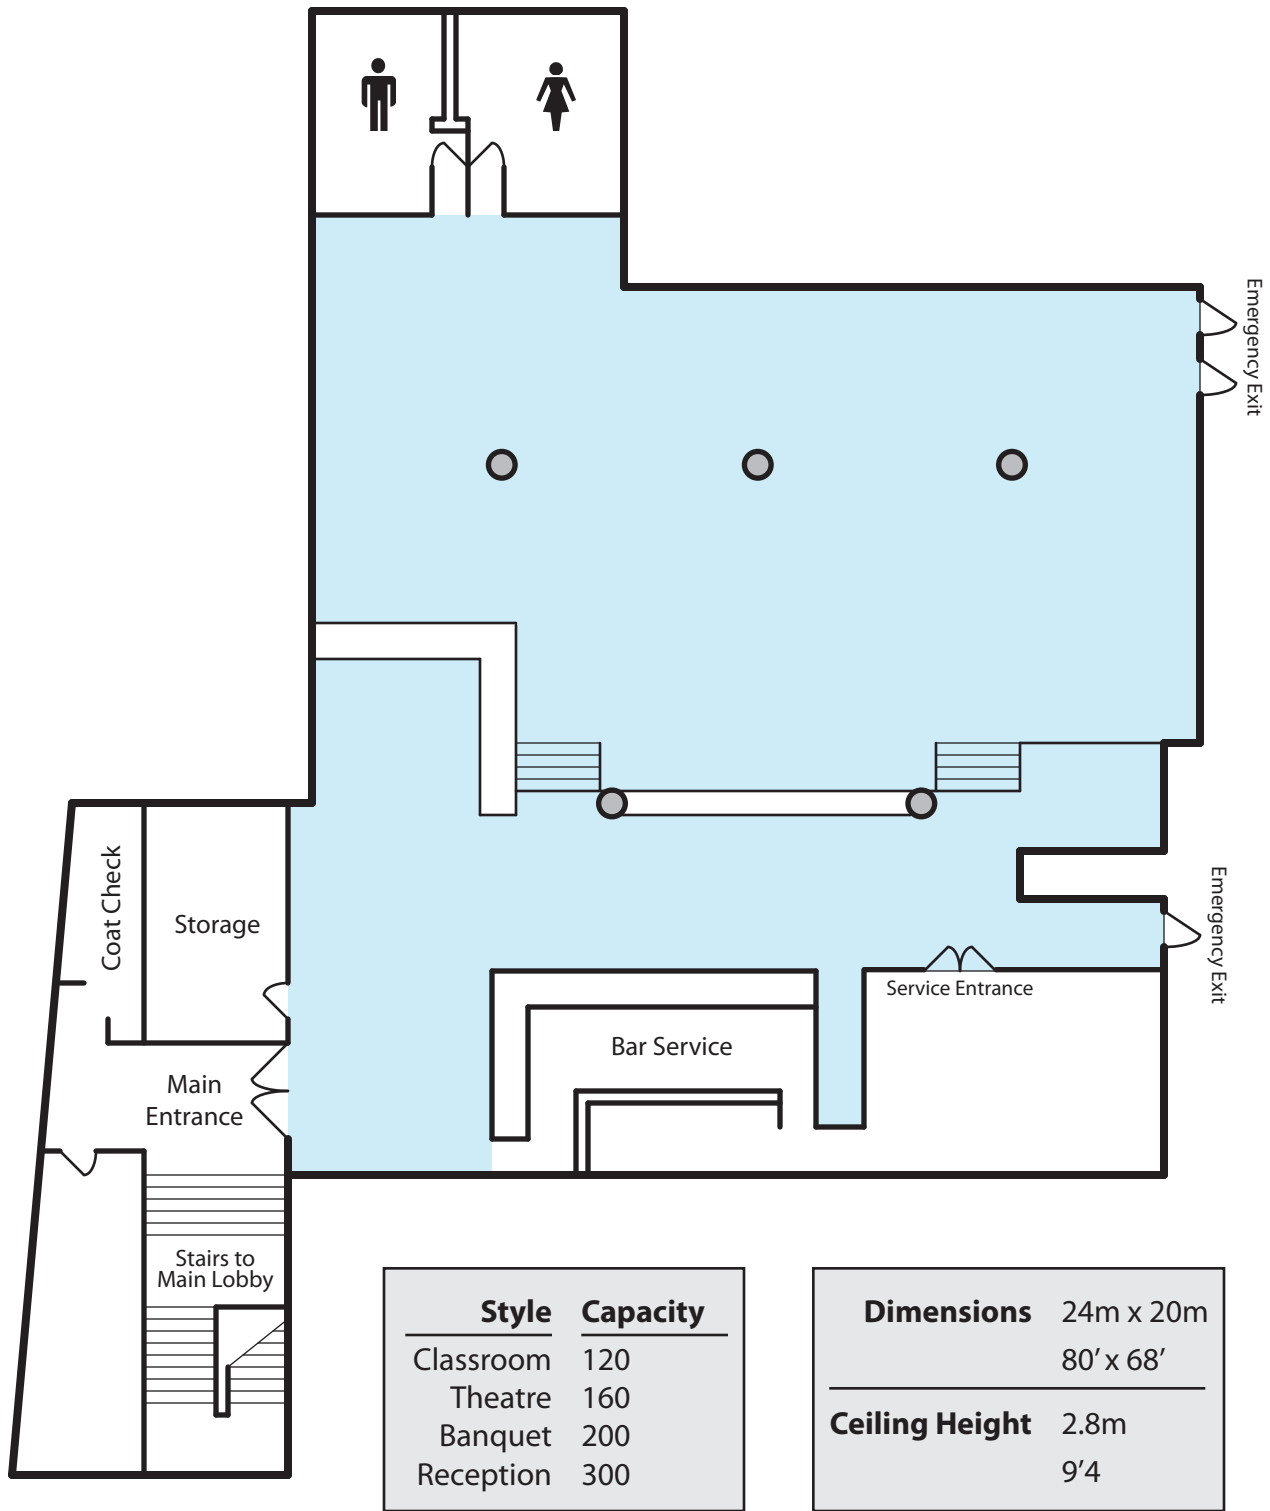

The Sutton Place Hotel
EDMONTON

Meeting & Banquet Rooms

Main Floor

The Rutherford Suite

The Executive Boardroom

*Permanent Boardroom style (max 16 people)

Dimensions 5.5m x 11m
18' x 36'

Ceiling Height 2.7m
8.9'