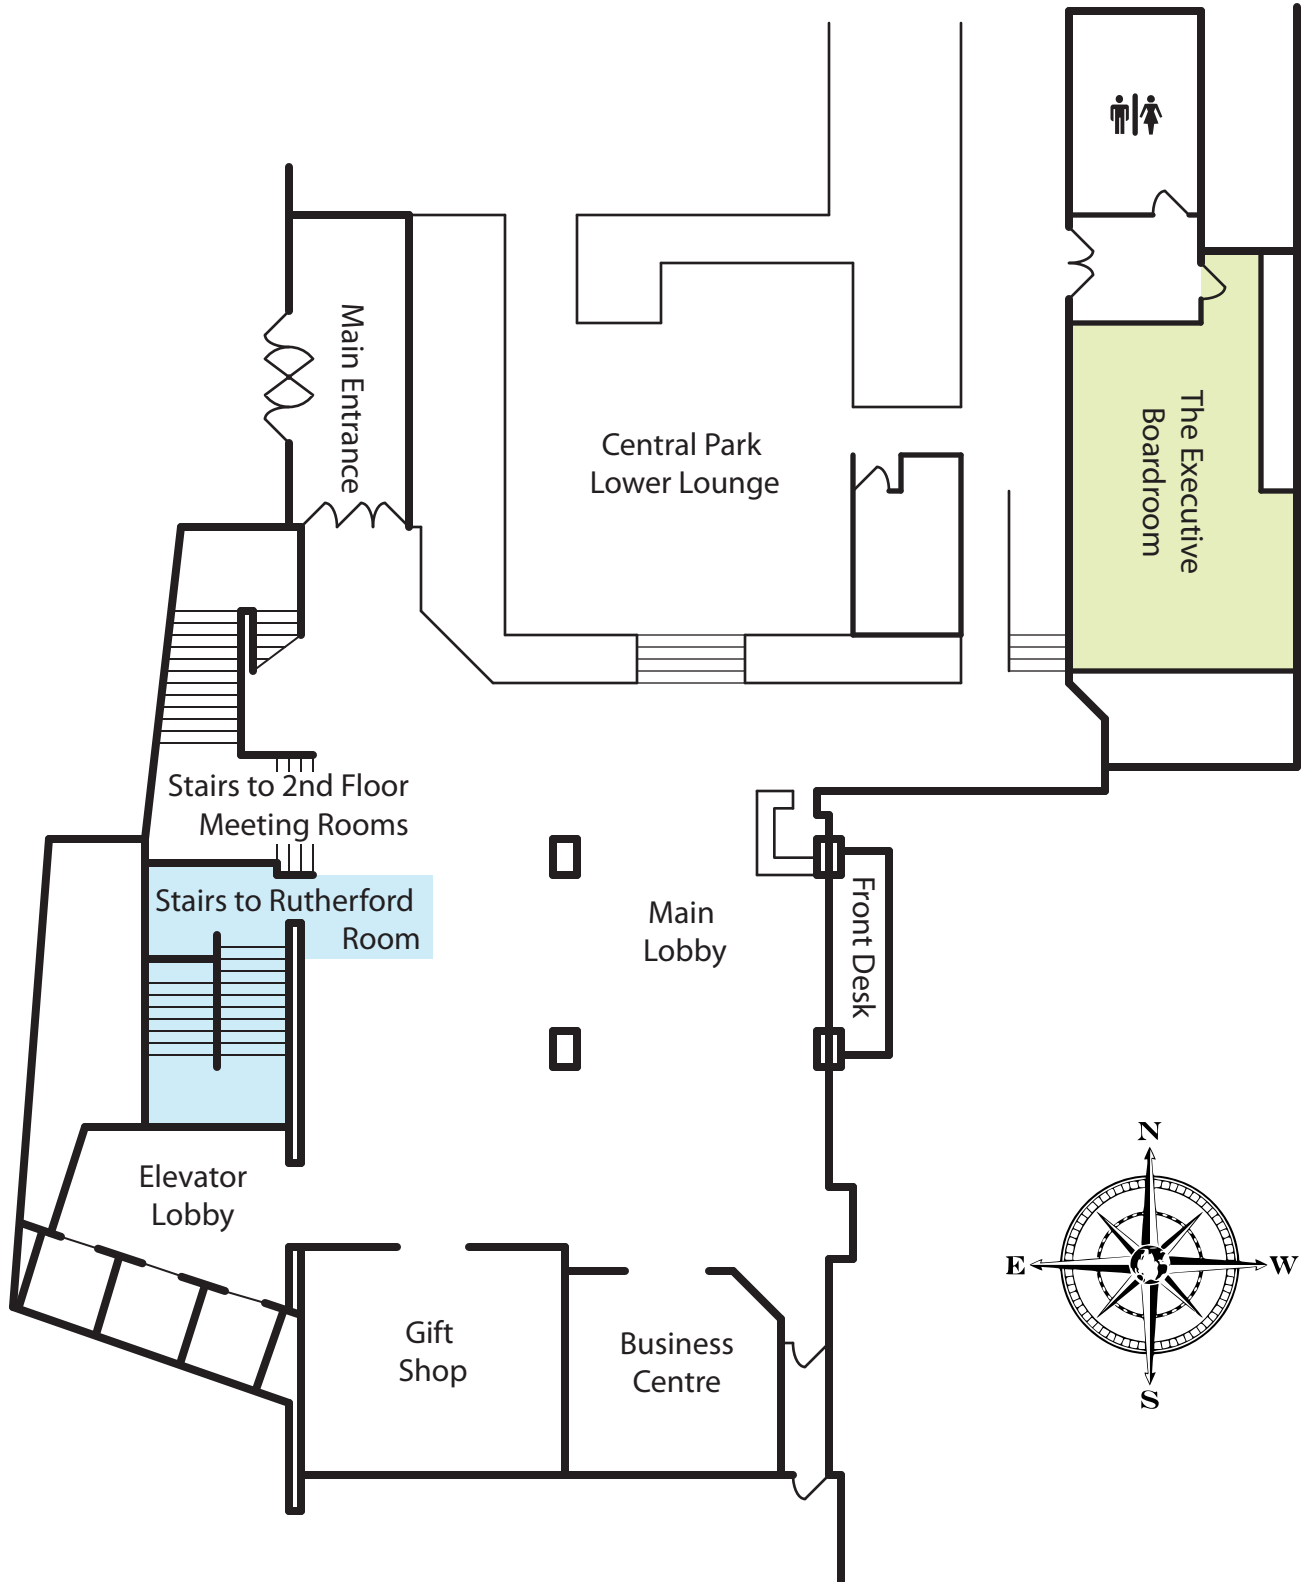

The Sutton Place Hotel
EDMONTON

Meeting & Banquet Rooms

Main Floor

The Rutherford Suite

The Executive Boardroom

*Permanent Boardroom style (max 16 people)

Dimensions 5.5m x 11m
18' x 36'

Ceiling Height 2.7m
8.9'