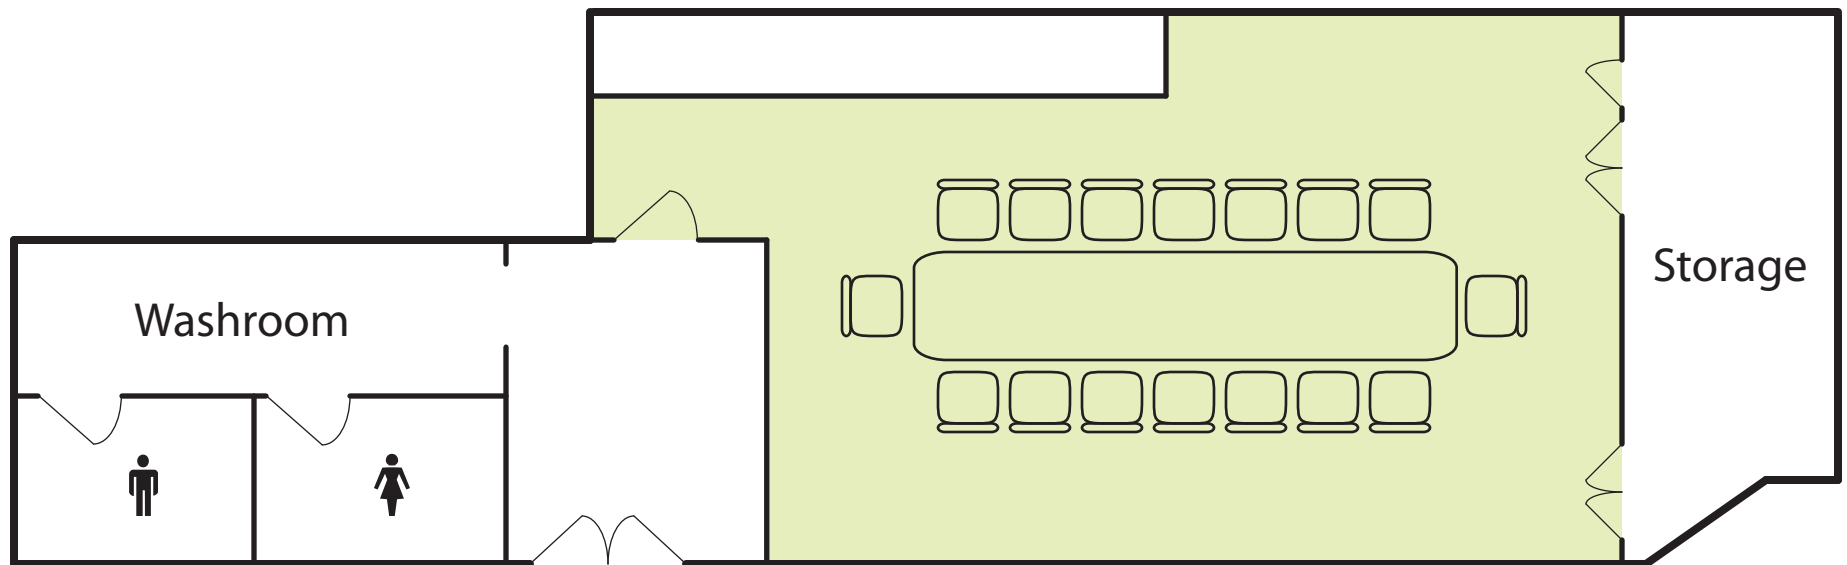

The Sutton Place Hotel
EDMONTON

Meeting & Banquet Rooms

Main Floor

The Rutherford Suite

The Executive Boardroom

*Permanent Boardroom style (max 16 people)

Dimensions 5.5m x 11m
18' x 36'

Ceiling Height 2.7m
8.9'